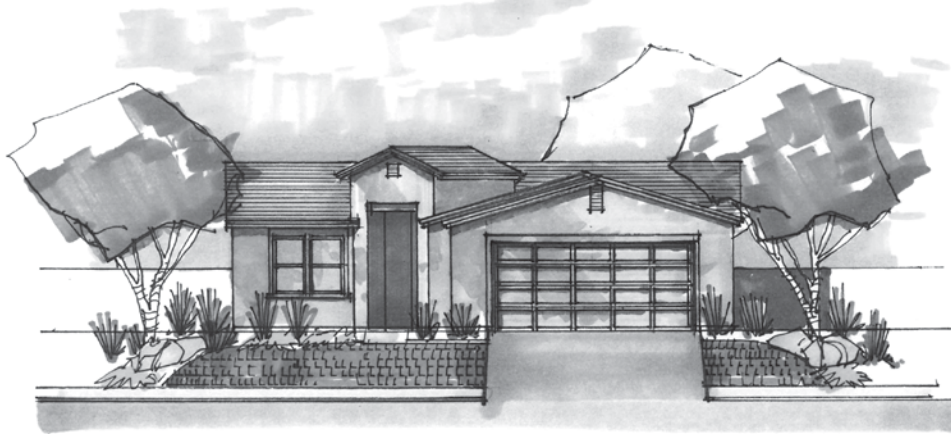

CANYON TRAILS

— AT FOX CREEK —

The Oak

Elevation A

Elevation B

Elevation B with Stone & Wood

2537 Trade Wind Dr. • Bullhead City, AZ 86442 • 1-800-809-5391

www.BrookfieldCommunities.com

The Oak - Floorplan 1459

1,459 Sq. Ft.

Elevations and floor plans shown here are artist's conceptions and are for illustrative purposes only. Some changes in design, appearance, floor plan and room sizes may occur to improve the final home product. These renderings provide a guide to the basic design and look of the final product. Brookfield reserves the right to make changes as needed to ensure the quality and style of each community. © Brookfield Communities Inc., Phoenix, Arizona 2016. ROC #215964