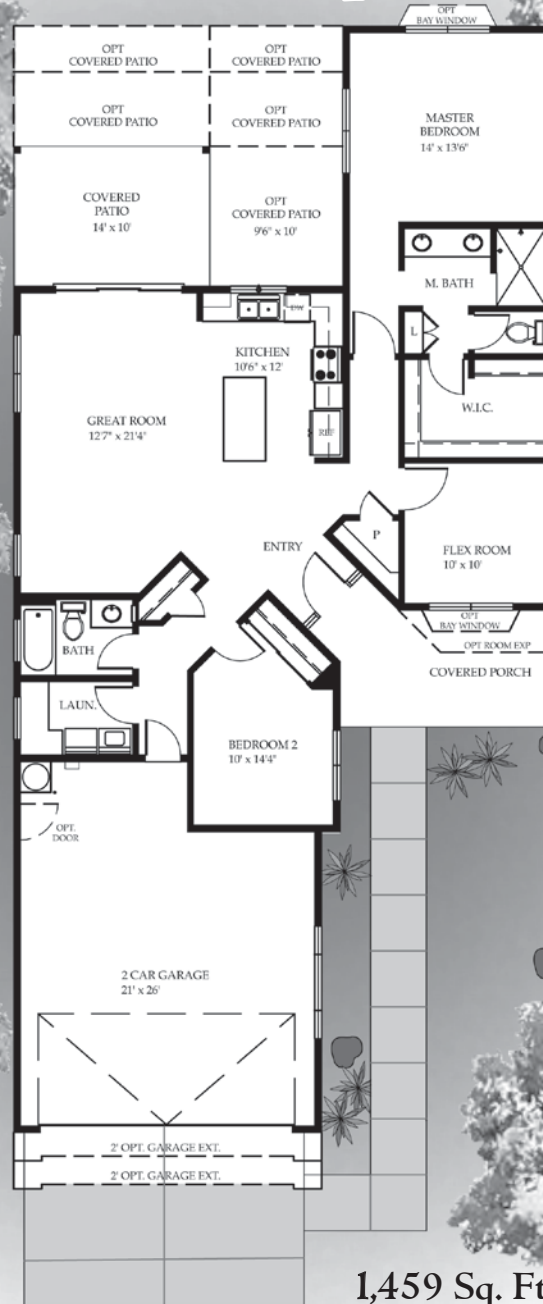

CANYON TRAILS

— AT FOX CREEK —

The Oak

Elevation A

Elevation B

Elevation B with Stone & Wood

2537 Trade Wind Dr. • Bullhead City, AZ 86442 • 1-800-809-5391

www.BrookfieldCommunities.com

The Oak - Floorplan 1459

1,459 Sq. Ft.

Elevations and floor plans shown here are artist's conceptions and are for illustrative purposes only. Some changes in design, appearance, floor plan and room sizes may occur to improve the final home product. These renderings provide a guide to the basic design and look of the final product. Brookfield reserves the right to make changes as needed to ensure the quality and style of each community. © Brookfield Communities Inc., Phoenix, Arizona 2016. ROC #215964