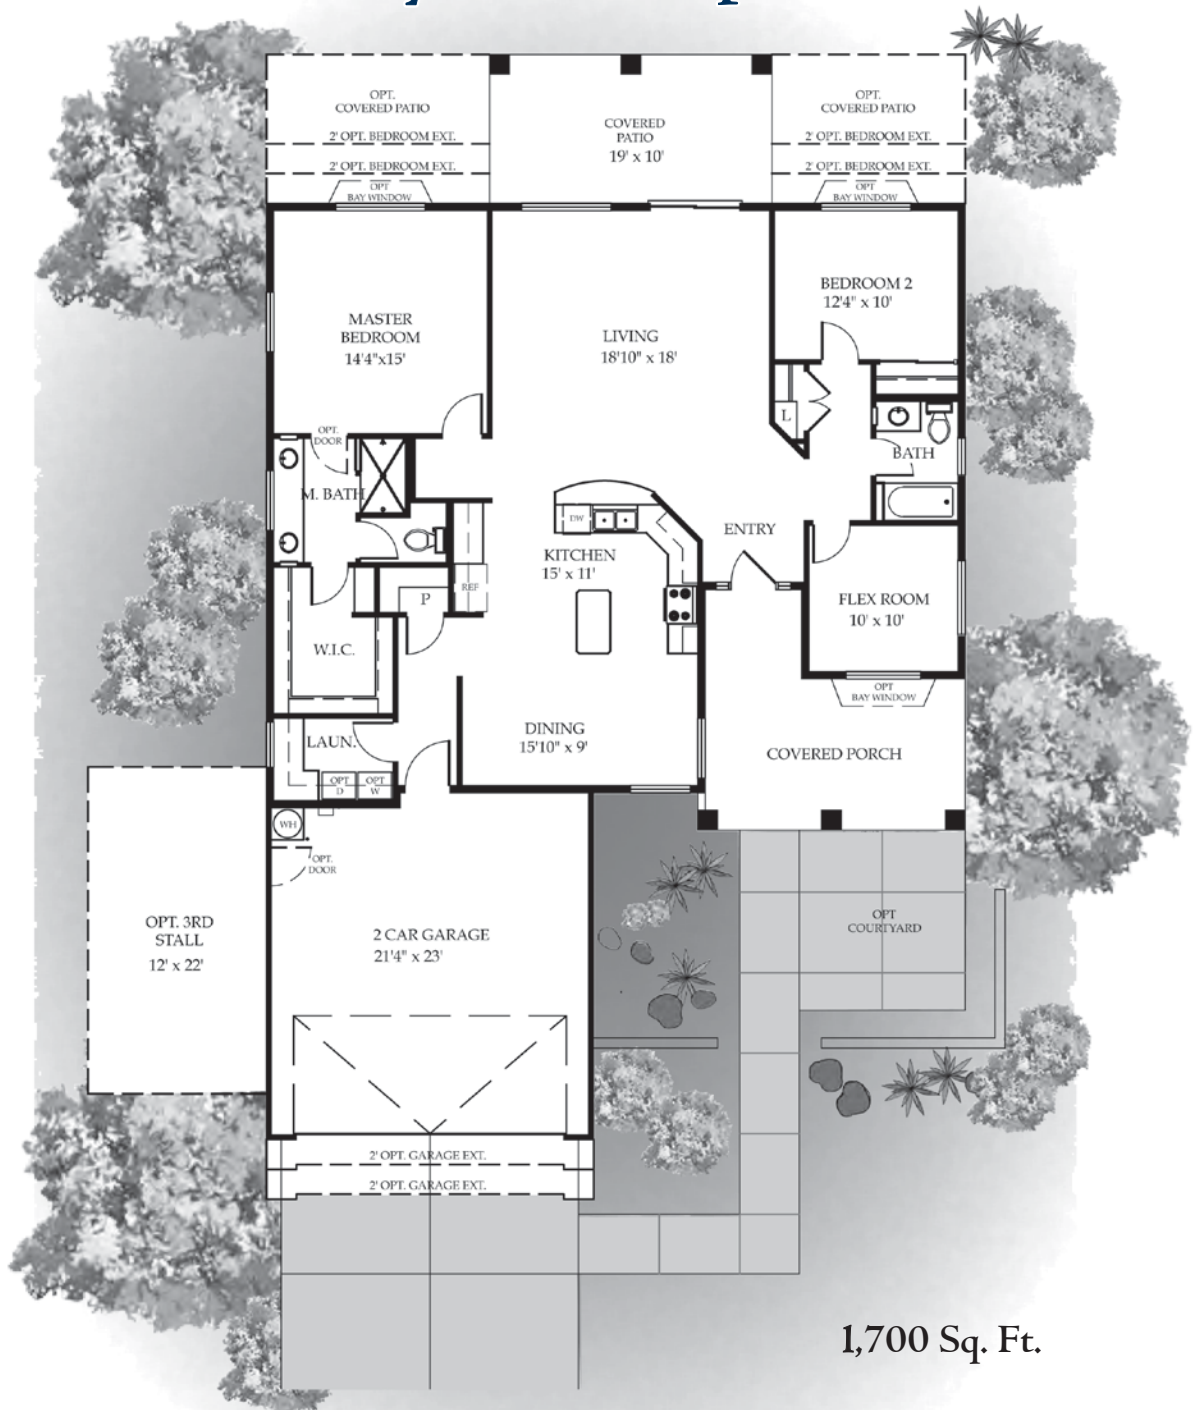

CANYON TRAILS

— AT FOX CREEK —

The Ebony

Elevation A

Elevation B

Elevation B with Stone

2537 Trade Wind Dr. • Bullhead City, AZ 86442 • 1-800-809-5391

www.BrookfieldCommunities.com

The Ebony - Floorplan 1700

1,700 Sq. Ft.

Elevations and floor plans shown here are artist's conceptions and are for illustrative purposes only. Some changes in design, appearance, floor plan and room sizes may occur to improve the final home product. These renderings provide a guide to the basic design and look of the final product. Brookfield reserves the right to make changes as needed to ensure the quality and style of each community. © Brookfield Communities Inc., Phoenix, Arizona 2016. ROC #215964