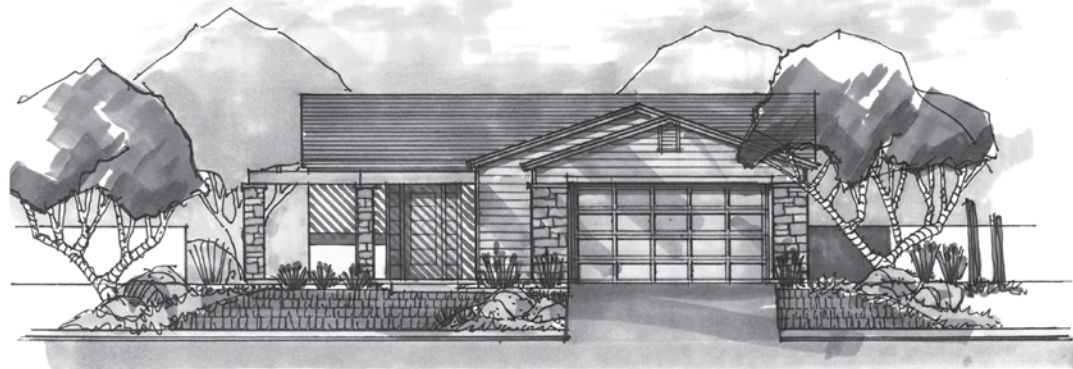

CANYON TRAILS

— AT FOX CREEK —

The Aspen

Elevation A

Elevation B

Elevation A with Stone & Wood

2537 Trade Wind Dr. • Bullhead City, AZ 86442 • 1-800-809-5391

www.BrookfieldCommunities.com

The Aspen - Floorplan 1617

1,617 Sq. Ft.

Elevations and floor plans shown here are artist's conceptions and are for illustrative purposes only. Some changes in design, appearance, floor plan and room sizes may occur to improve the final home product. These renderings provide a guide to the basic design and look of the final product. Brookfield reserves the right to make changes as needed to ensure the quality and style of each community. © Brookfield Communities Inc., Phoenix, Arizona 2016. ROC #215964