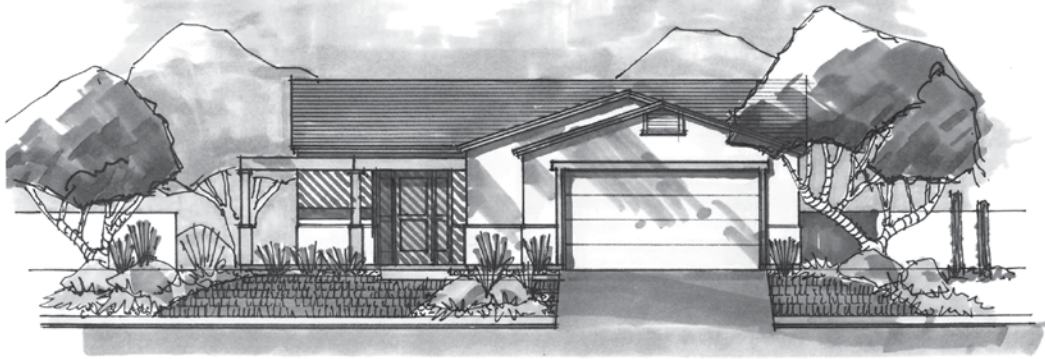

CANYON TRAILS

— AT FOX CREEK —

The Aspen

Elevation A

Elevation B

Elevation A with Stone & Wood

2537 Trade Wind Dr. • Bullhead City, AZ 86442 • 1-800-809-5391

www.BrookfieldCommunities.com

The Aspen - Floorplan 1617

1,617 Sq. Ft.

Elevations and floor plans shown here are artist's conceptions and are for illustrative purposes only. Some changes in design, appearance, floor plan and room sizes may occur to improve the final home product. These renderings provide a guide to the basic design and look of the final product. Brookfield reserves the right to make changes as needed to ensure the quality and style of each community. © Brookfield Communities Inc., Phoenix, Arizona 2016. ROC #215964